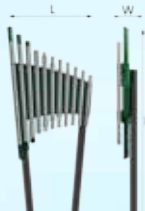

x2					15kg	cm	in
					Length	70	28
					Width	12	5
					Max Height	180	71