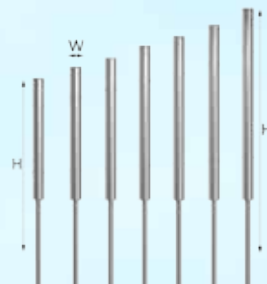

x2					57kg	cm	in
					Width	10	4
					Min Height	160	63
					Max Height	220	87