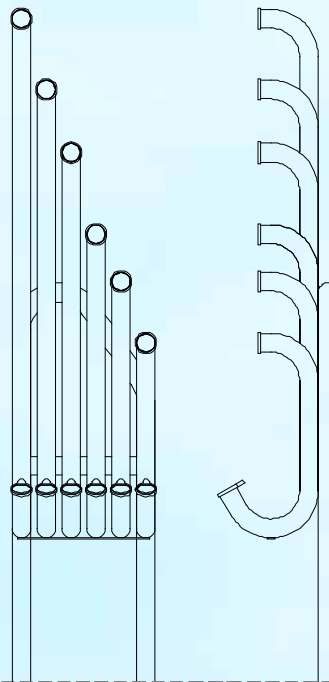

C Major Pentatonic C3-C4

 x2			
* leadtime may be 6 weeks	Pentatonic	Diatonic	Blues
	80kg	100kg	110kg
	cm	cm	cm
	in	in	in
	Length 58	Length 79	Length 68
	23	31	27
	Width 53	Width 53	Width 53
	21	21	21
	Max Height 273	Max Height 273	Max Height 367
	107	107	144