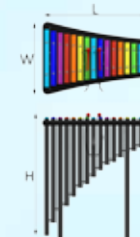

x2					30kg	cm	in
					Length	76	30
					Width	54	21
					Max Height	95	37