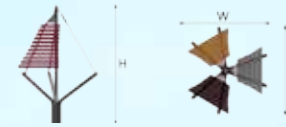

x6					55kg	cm	in
					Length	130	51
					Width	130	51
					Max Height	155	61