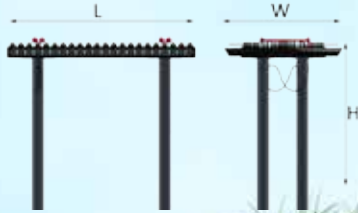

x4					<table> <tr> <td>26kg</td> <td>cm</td> <td>in</td> </tr> <tr> <td>Length</td> <td>110</td> <td>43</td> </tr> <tr> <td>Width</td> <td>85</td> <td>35</td> </tr> <tr> <td>Max Height</td> <td>85</td> <td>34</td> </tr> </table>