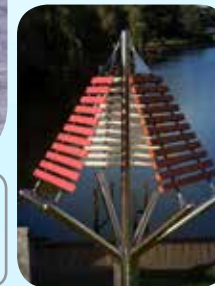

x6					55kg	cm	in
					Length	130	51
					Width	130	51
					Max Height	155	61