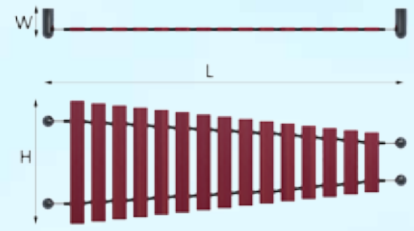

# Wall Marimba

C Major Diatonic C4-C6

Creativity with space-saving efficiency. The 15 notes of the Wall Marimba are made from polished GRP which makes a very characteristic, distinctly happy sound.

[View Video](#)