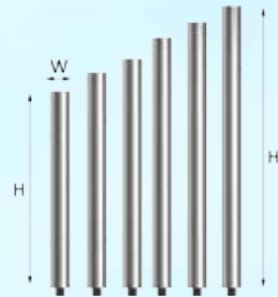

# Emperor Chimes

Set of 6 Chimes C Major Pentatonic C3-C4  
Set of 3 Chimes C Major Chord C3,E3,G3

These big, bold, beautiful chimes are the ultimate in outdoor musical chimes. With the largest standing over 2.5m (8ft) in height, these huge chimes produce a deep sonorous sound and excellent sustain.