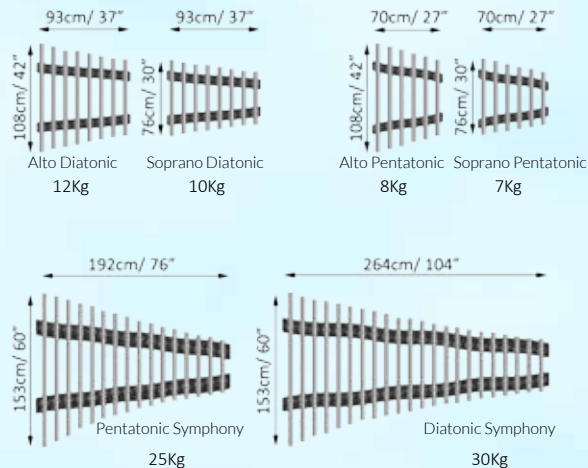

[View Video](#)

Freechimes

Freechimes are practical, durable and stylish with a wonderful melody and sustain that will liven up any outdoor area. Available individually, in preset arrangements or as a full symphony ranging from 1.5m (5ft) C3 to the smallest C6 at just 0.5m (18")