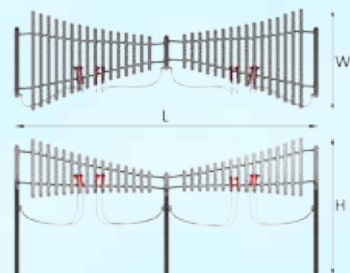

# Papilio Bells

C Major Pentatonic C4-C7

Papilio - with a name derived from the resemblance of its elegant shape to that of the Butterfly, the Papilio is a tubular bell type metallophone constructed using notes of anodised aluminium tubes, suspended by stainless steel cables and supported by a stainless steel frame. The Papilio can easily be played by 4 players, spanning over 2.4m (8ft).