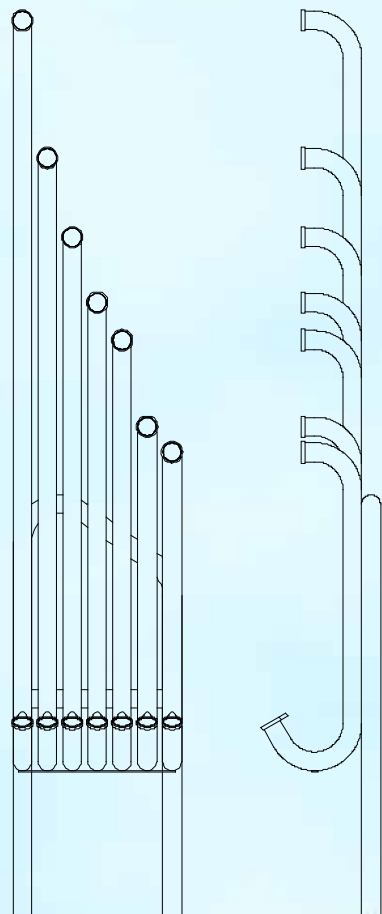

* Blues Scale
G, Bb, C, Eb, F, Gb, G