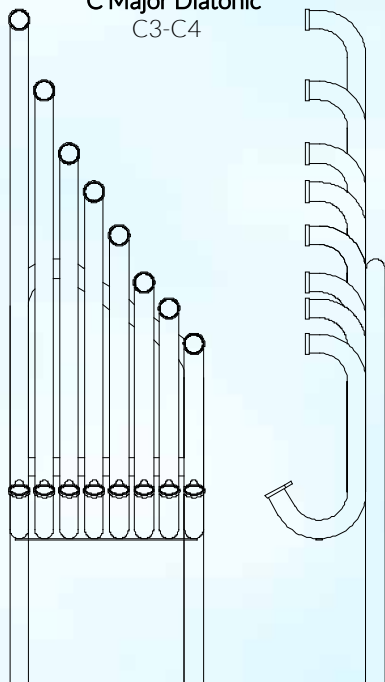

* C Major Diatonic
C3-C4