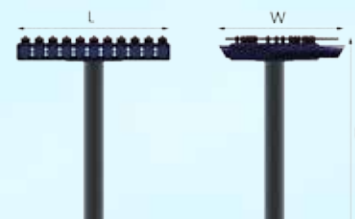

Cadenza

C Major Pentatonic C4-C6

Small and captivating, perfect for one player but comfy enough for two. This cheerful instrument makes a commanding sound and will delight players and listeners alike.

** This instrument is also available with aluminium resonators between heavy duty HDPE Sheets - only available in black.

Highly recommended for public and high use areas.

Maya