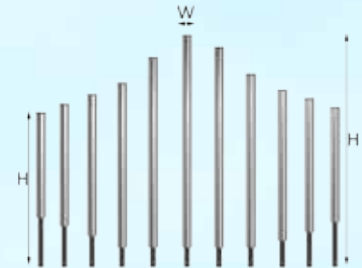

x4					134kg	cm	in
					Width	10	4
					Min Height	156	61
					Max Height	235	93