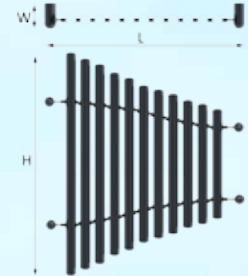

x2	✓	✗	✓	✗	18kg	cm	in
					Length	132	52
					Width	13	5
					Max Height	109	43